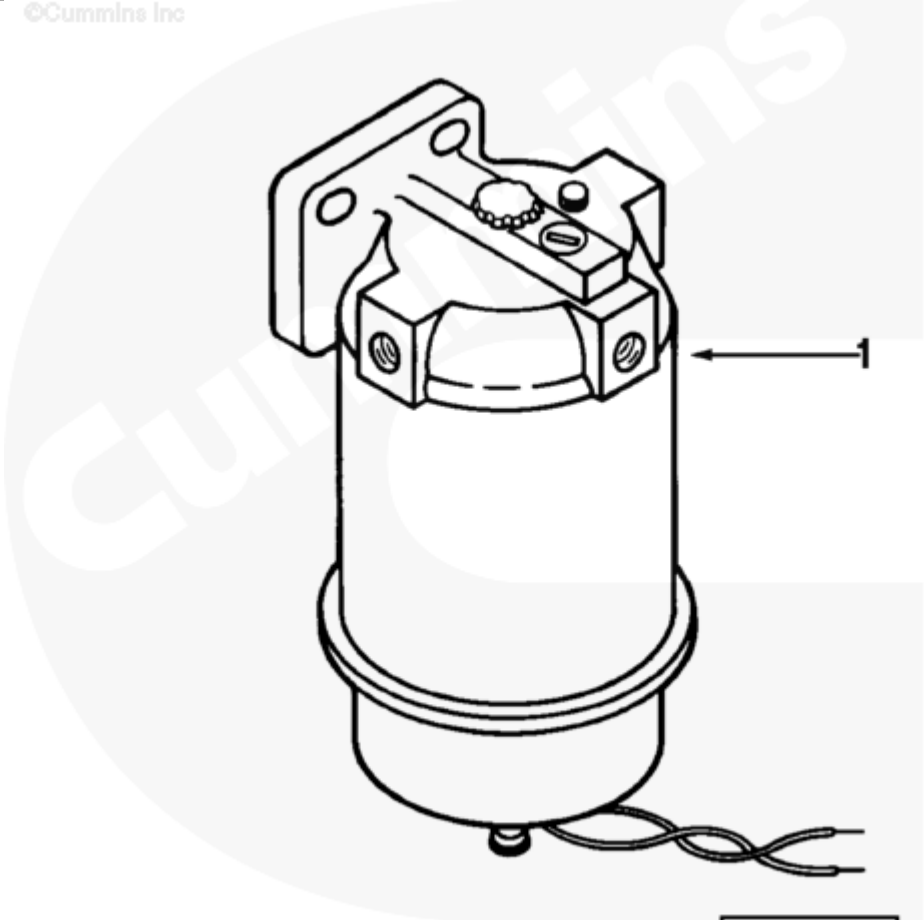

fs910ga

Cart	Ref No	Part Number	Part Description	Required	Remarks
View My Cart					
		FS9050	Fuel Water Separator		RACOR 225 RCMM fuel filter/...(More)
					water separator. Supplied in
					kit. To be used between fuel
					supply tank and fuel inlet
					connection.
<input type="checkbox"/>	1	3917391	Fuel Water Separator	1	